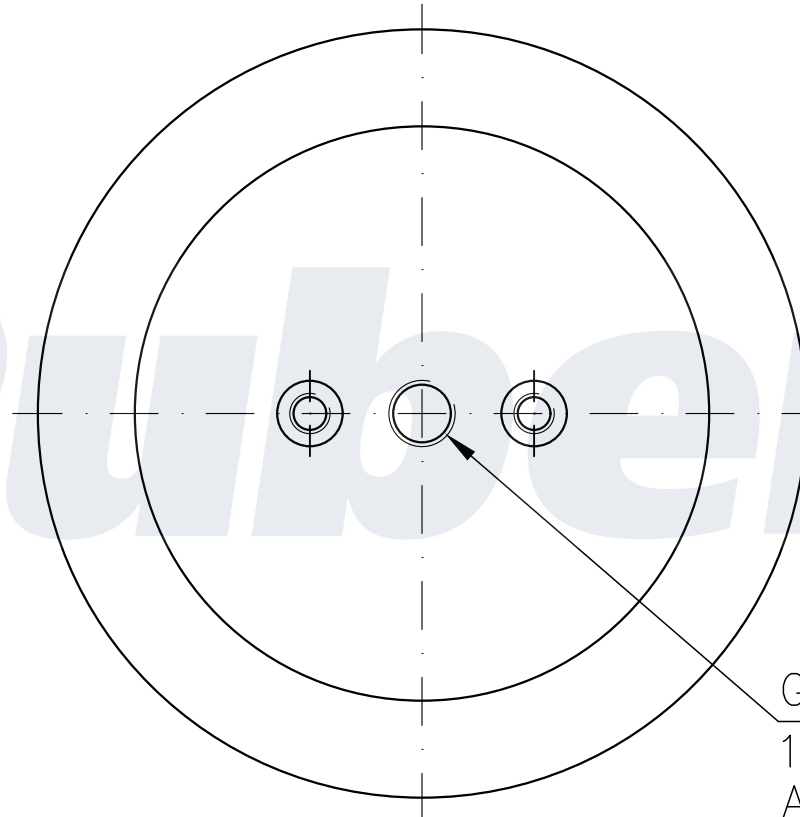

TOP VIEW

BOTTOM VIEW

G 1/4  
 1/4 BSP  
 AIR INLET