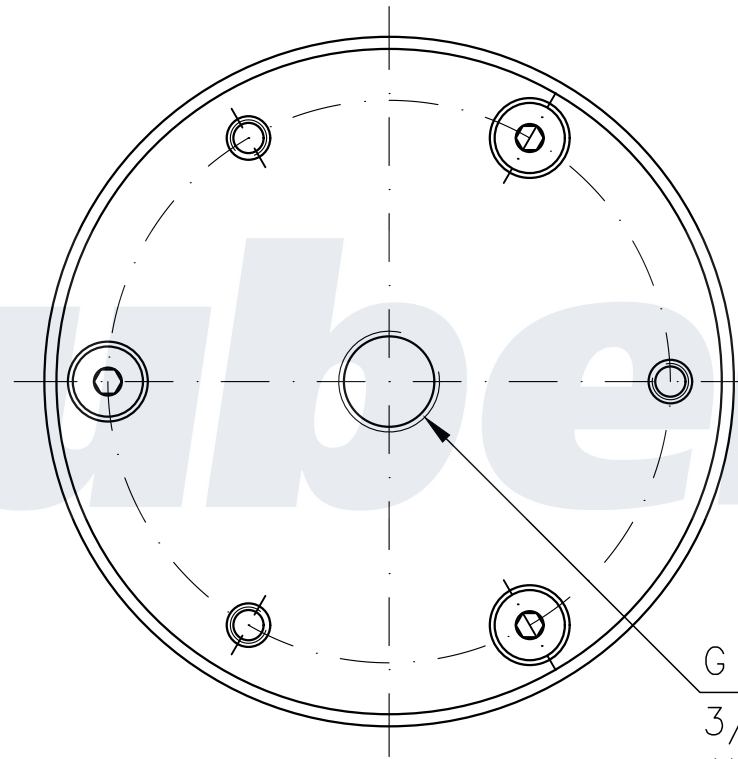

TOP VIEW

BOTTOM VIEW

G 3/8
 3/8 BSP
 AIR INLET