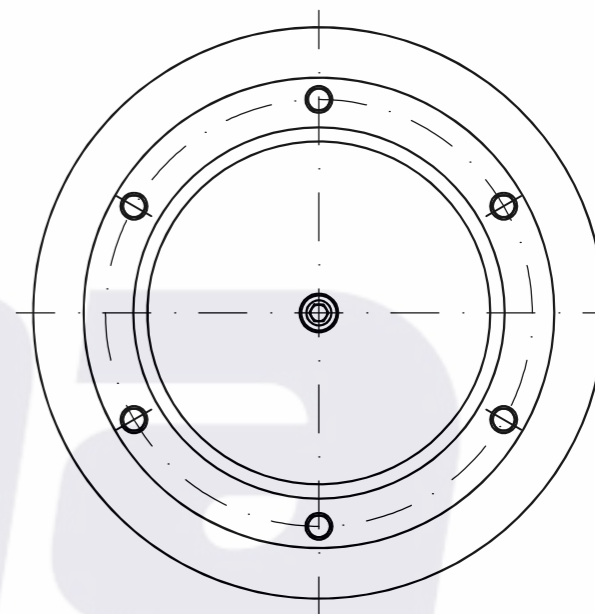

TOP VIEW  
(1:2)

BOTTOM VIEW  
(1:2)

Rubena design line - 340 x 3 Liaz