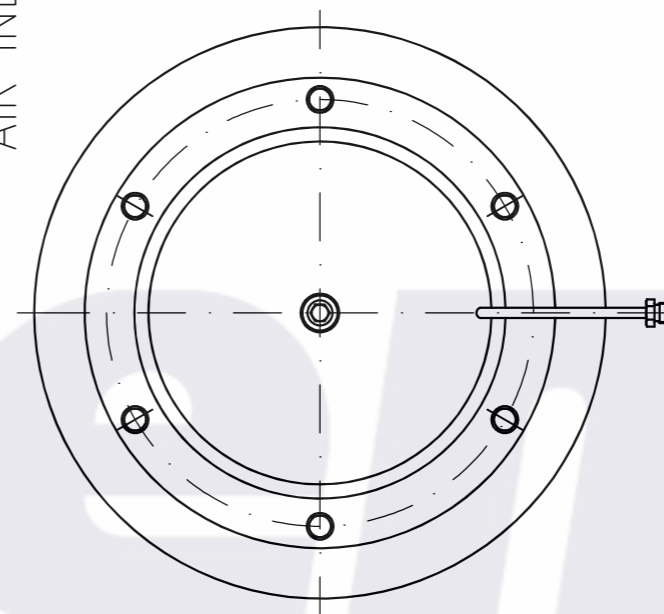

TOP VIEW  
(1:2)

BOTTOM VIEW  
(1:2)

Rubena design line - 340 x 3 Liaz