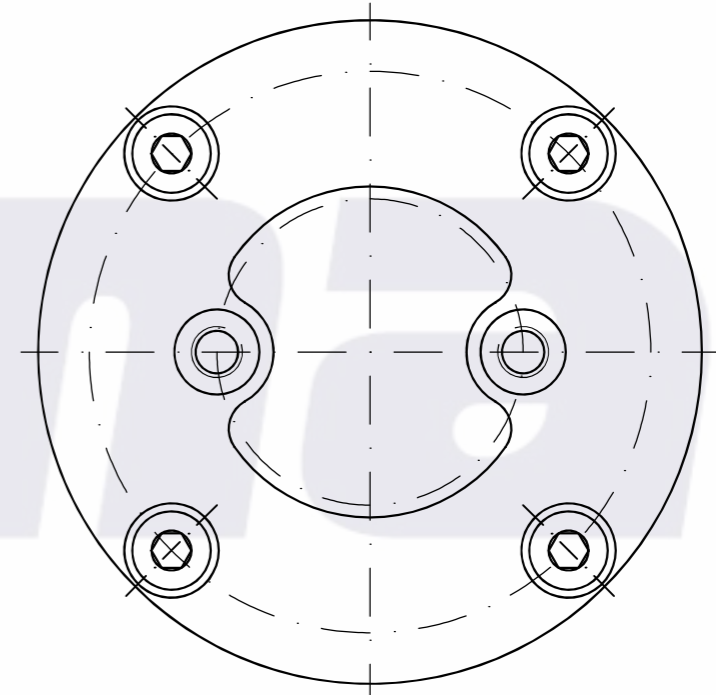

TOP VIEW

BOTTOM VIEW

G 1/4  
1/4 BSP  
AIR INLET