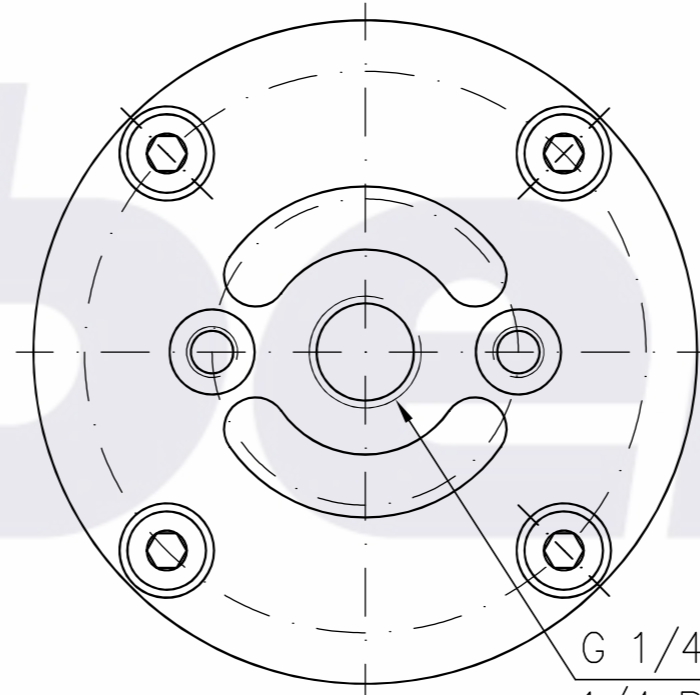

TOP VIEW

BOTTOM VIEW

G 1/4  
1/4 BSP  
AIR INLET